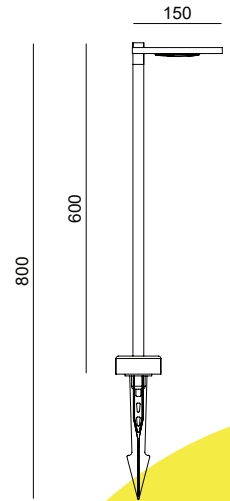

# OUTDOOR LIGHT LAWN BOLLARD

TECHNICAL SHEET  
KL-B236

**KEYLIGHT**

SPAIN

PRODUCTOS DE ILUMINACION

## FEATURES

- 220-240V
- CE ROHS Certified
- Aluminum die-casting body
- Glass Diffuser
- 3-years warranty

## SPECIFICATIONS

Product Code	KL-B236
Power	8W
Input	220-240V
Luminous flux	800 lm
Color Temperature	2700k-6500k
Beam Angle	120°
Power factor	≥0.80
CRI	80
Finishing Colors	White/Silver Grey/Dark Grey/Black
LED Type	SMD
IP Rating	IP65 Class 1
Size	Ø150mm*800mm
Warranty	3 years